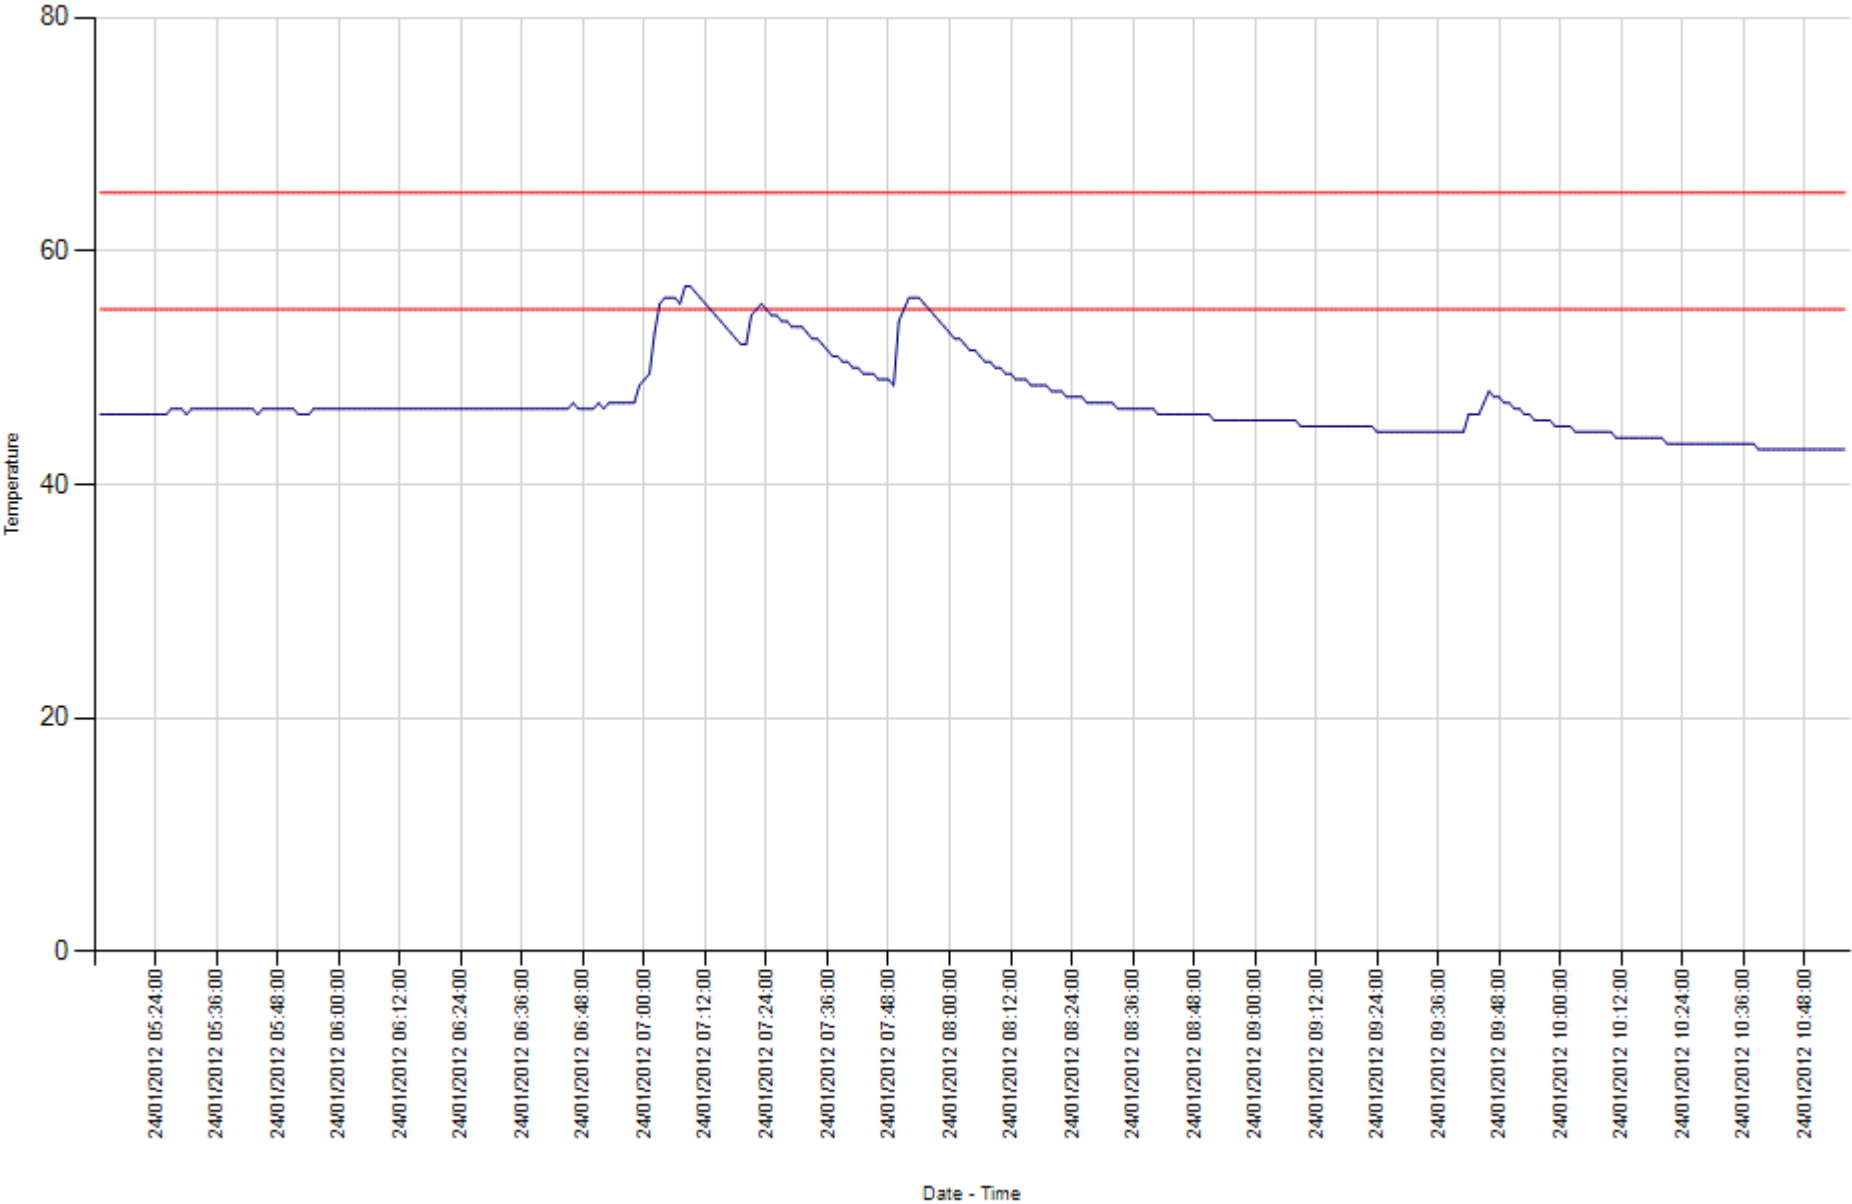

24/01/2012 10:55:00 - 20.50°C	24/01/2012 10:56:00 - 20.50°C	24/01/2012 10:57:00 - 20.50°C	24/01/2012 10:58:00 - 20.50°C	24/01/2012 10:59:00 - 20.50°C	24/01/2012 11:00:00 - 20.50°C	24/01/2012 11:01:00 - 20.50°C	24/01/2012 11:02:00 - 21.00°C
24/01/2012 11:03:00 - 21.00°C	24/01/2012 11:04:00 - 21.00°C	24/01/2012 11:05:00 - 21.00°C	24/01/2012 11:06:00 - 21.00°C	24/01/2012 11:07:00 - 21.00°C	24/01/2012 11:08:00 - 21.00°C	24/01/2012 11:09:00 - 21.00°C	24/01/2012 11:10:00 - 21.00°C
24/01/2012 11:11:00 - 21.00°C	24/01/2012 11:12:00 - 21.00°C	24/01/2012 11:13:00 - 21.00°C	24/01/2012 11:14:00 - 21.00°C	24/01/2012 11:15:00 - 21.00°C	24/01/2012 11:16:00 - 21.00°C	24/01/2012 11:17:00 - 21.00°C	24/01/2012 11:18:00 - 21.00°C
24/01/2012 11:19:00 - 21.00°C	24/01/2012 11:20:00 - 21.00°C	24/01/2012 11:21:00 - 21.00°C	24/01/2012 11:22:00 - 21.00°C	24/01/2012 11:23:00 - 21.00°C	24/01/2012 11:24:00 - 21.00°C	24/01/2012 11:25:00 - 21.00°C	24/01/2012 11:26:00 - 21.00°C
24/01/2012 11:27:00 - 21.00°C	24/01/2012 11:28:00 - 21.00°C	24/01/2012 11:29:00 - 21.00°C	24/01/2012 11:30:00 - 21.00°C	24/01/2012 11:31:00 - 21.50°C	24/01/2012 11:32:00 - 21.50°C	24/01/2012 11:33:00 - 21.50°C	24/01/2012 11:34:00 - 21.50°C
24/01/2012 11:35:00 - 21.50°C	24/01/2012 11:36:00 - 21.50°C	24/01/2012 11:37:00 - 21.50°C	24/01/2012 11:38:00 - 21.50°C	24/01/2012 11:39:00 - 21.50°C	24/01/2012 11:40:00 - 21.50°C	24/01/2012 11:41:00 - 21.50°C	24/01/2012 11:42:00 - 21.50°C
24/01/2012 11:43:00 - 21.50°C	24/01/2012 11:44:00 - 21.50°C	24/01/2012 11:45:00 - 21.50°C	24/01/2012 11:46:00 - 21.50°C	24/01/2012 11:47:00 - 21.50°C	24/01/2012 11:48:00 - 21.50°C	24/01/2012 11:49:00 - 21.50°C	24/01/2012 11:50:00 - 21.50°C
24/01/2012 11:51:00 - 21.50°C	24/01/2012 11:52:00 - 21.50°C	24/01/2012 11:53:00 - 21.50°C	24/01/2012 11:54:00 - 21.50°C	24/01/2012 11:55:00 - 21.50°C	24/01/2012 11:56:00 - 21.50°C	24/01/2012 11:57:00 - 21.50°C	24/01/2012 11:58:00 - 21.50°C
24/01/2012 11:59:00 - 21.50°C	24/01/2012 12:00:00 - 21.50°C	24/01/2012 12:01:00 - 21.50°C	24/01/2012 12:02:00 - 21.50°C	24/01/2012 12:03:00 - 21.50°C	24/01/2012 12:04:00 - 21.50°C	24/01/2012 12:05:00 - 21.50°C	24/01/2012 12:06:00 - 21.50°C
24/01/2012 12:07:00 - 21.50°C	24/01/2012 12:08:00 - 21.00°C	24/01/2012 12:09:00 - 21.00°C	24/01/2012 12:10:00 - 21.00°C	24/01/2012 12:11:00 - 21.00°C	24/01/2012 12:12:00 - 21.00°C	24/01/2012 12:13:00 - 21.00°C	24/01/2012 12:14:00 - 21.00°C
24/01/2012 12:15:00 - 21.00°C	24/01/2012 12:16:00 - 21.00°C	24/01/2012 12:17:00 - 21.00°C	24/01/2012 12:18:00 - 21.00°C	24/01/2012 12:19:00 - 21.00°C	24/01/2012 12:20:00 - 21.00°C	24/01/2012 12:21:00 - 21.00°C	24/01/2012 12:22:00 - 21.00°C
24/01/2012 12:23:00 - 21.00°C	24/01/2012 12:24:00 - 21.00°C	24/01/2012 12:25:00 - 21.00°C	24/01/2012 12:26:00 - 21.00°C	24/01/2012 12:27:00 - 21.00°C	24/01/2012 12:28:00 - 21.00°C	24/01/2012 12:29:00 - 21.00°C	24/01/2012 12:30:00 - 21.00°C
24/01/2012 12:31:00 - 21.00°C	24/01/2012 12:32:00 - 21.00°C	24/01/2012 12:33:00 - 21.00°C	24/01/2012 12:34:00 - 21.00°C	24/01/2012 12:35:00 - 21.00°C	24/01/2012 12:36:00 - 21.00°C	24/01/2012 12:37:00 - 21.00°C	24/01/2012 12:38:00 - 21.00°C
24/01/2012 12:39:00 - 21.00°C	24/01/2012 12:40:00 - 21.00°C	24/01/2012 12:41:00 - 21.00°C	24/01/2012 12:42:00 - 21.00°C	24/01/2012 12:43:00 - 21.00°C	24/01/2012 12:44:00 - 21.00°C	24/01/2012 12:45:00 - 21.00°C	24/01/2012 12:46:00 - 21.00°C
24/01/2012 12:47:00 - 21.00°C	24/01/2012 12:48:00 - 21.00°C	24/01/2012 12:49:00 - 21.00°C	24/01/2012 12:50:00 - 21.00°C	24/01/2012 12:51:00 - 21.00°C	24/01/2012 12:52:00 - 21.00°C	24/01/2012 12:53:00 - 21.00°C	24/01/2012 12:54:00 - 21.00°C
24/01/2012 12:55:00 - 21.00°C	24/01/2012 12:56:00 - 22.50°C	24/01/2012 12:57:00 - 22.50°C	24/01/2012 12:58:00 - 22.50°C	24/01/2012 12:59:00 - 22.50°C	24/01/2012 13:00:00 - 22.00°C		